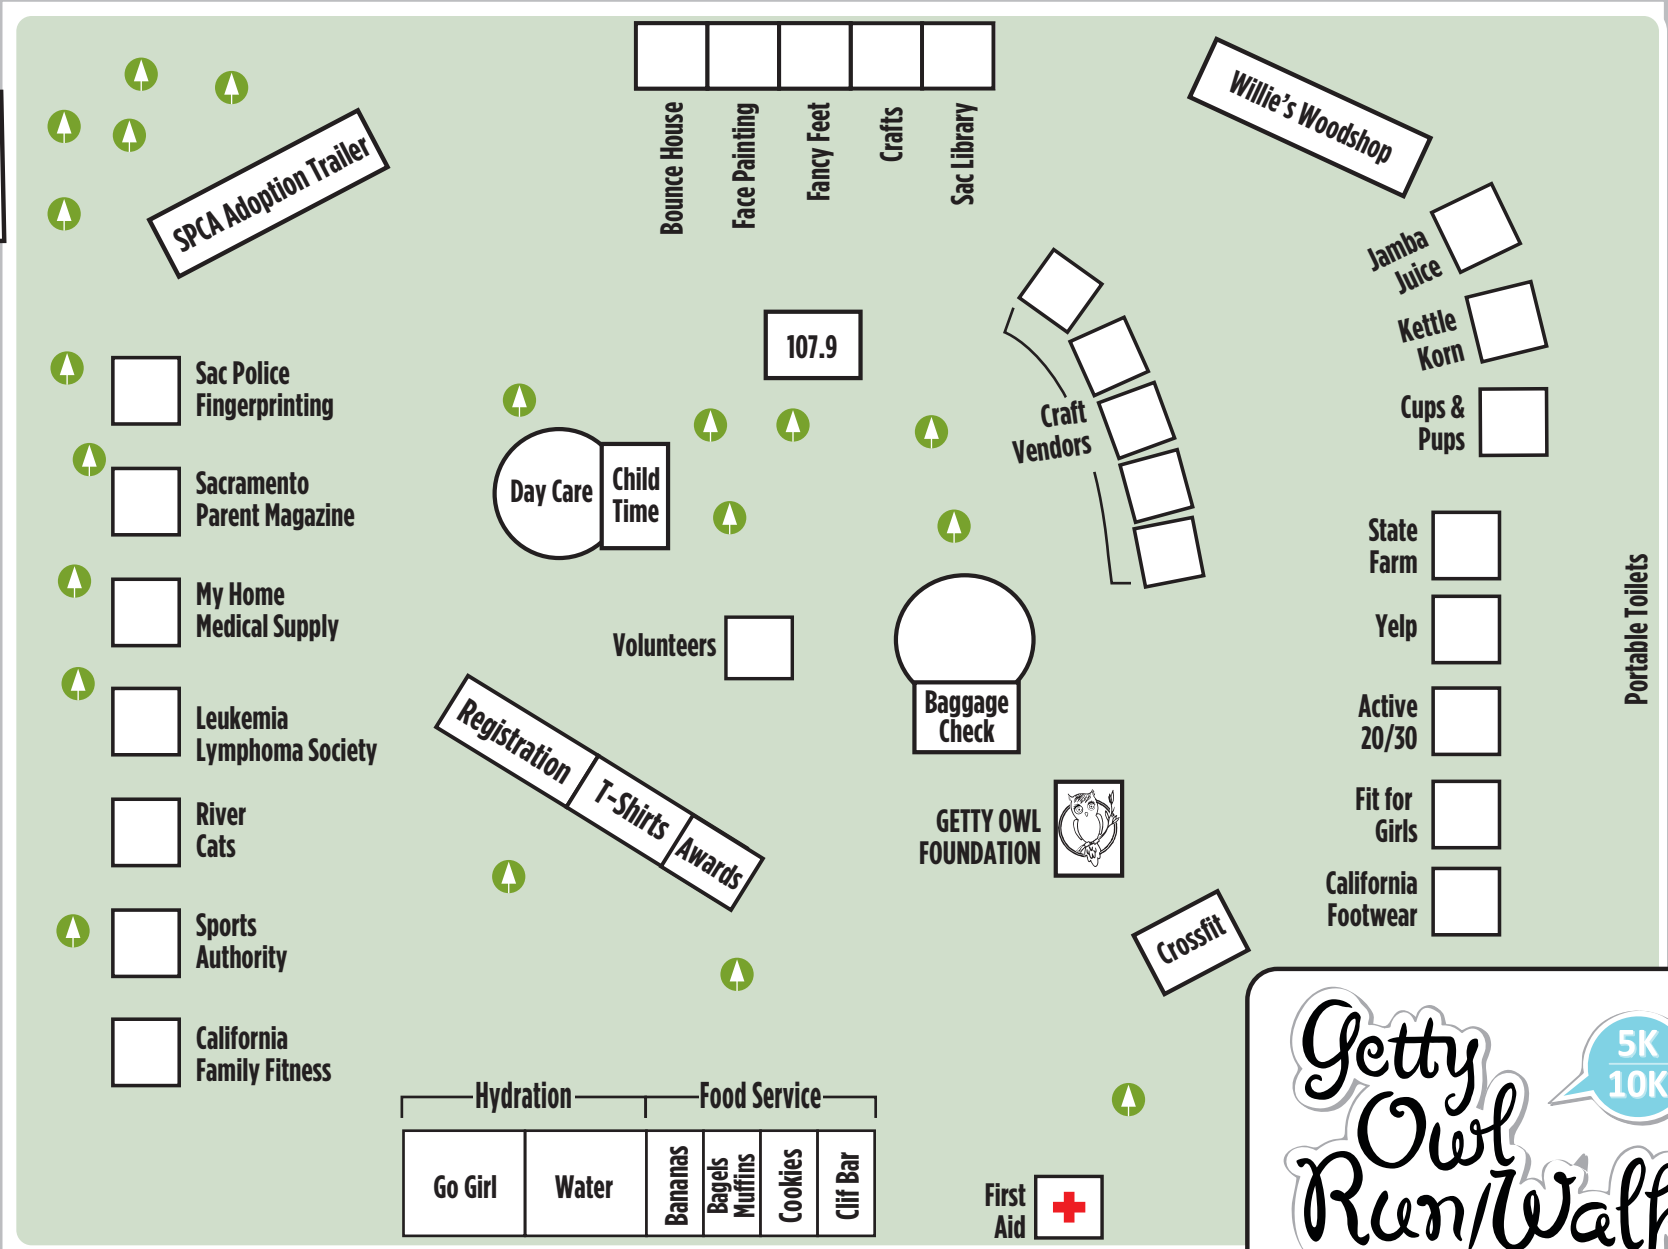

Vendor Parking
MUST ARRIVE BY 7AM

2nd Street

Food Truck

START / FINISH

N Street →

3rd Street

O Street

← STARTING AREA ←

Hydration		Food Service			
Go Girl	Water	Bananas	Bagels Muffins	Cookies	Cliff Bar

Getty Owl Run/Walk

5K 10K

Run to end SMA | 2.26.12

STAGING AREA